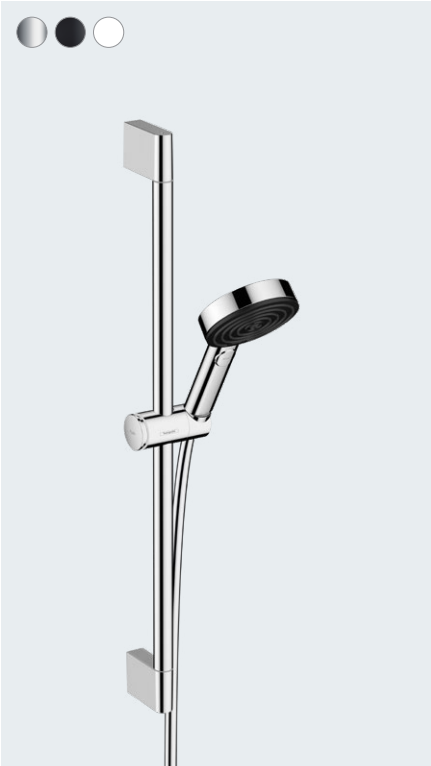

Pulsify Select

Shower set 105 3jet Relaxation
with shower bar 65 cm
24160, -000, -670, -700

Shower set 105 3jet Relaxation EcoSmart
with shower bar 65 cm
24161, -000, -670, -700

Shower set 105 3jet Relaxation
with shower bar 90 cm
24170, -000, -670, -700 (not shown)

Shower set 105 3jet Relaxation EcoSmart
with shower bar 90 cm
24171, -000, -670, -700 (not shown)