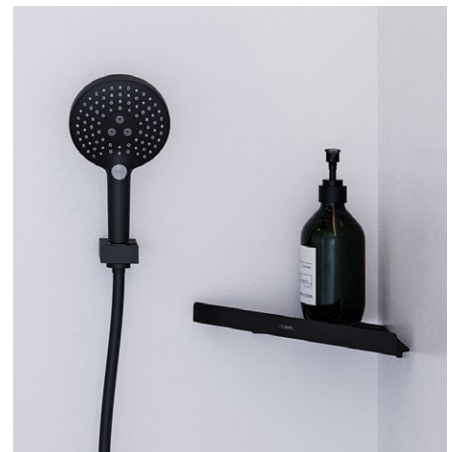

WallStoris
Bathroom bundle
27968, -670, -700

More information and the assortment can be found at hansgrohe.com/WallStoris

AddStoris

Complete your bathroom

Keeping everything within reach

You're probably familiar with the problem: everything in your bathroom has a home, neatly stowed away – except those things you use several times a day. Things like your hand soap, your toothbrush and toothpaste. So how do you keep these things handy, without disturbing the overall picture of harmony in your bathroom retreat?

Our answer? AddStoris. It keeps those items you use frequently, such as soap dispensers or water mugs, within reach while ensuring they stay discreet. With its angular minimalist design, this line of accessories goes perfectly with the other Hansgrohe fittings in your bathroom.

The stylish addition to your hansgrohe bathroom. Available in six different finishes.

From soap dispensers to towel rail – a whole range built for your needs.

AddStoris at a glance:

- More functionality and space in your bathroom
- Minimalist design that fits perfectly into any modern bathroom
- A design language that blends with other fittings from the hangrohe range
- Choose from six different finishes for the perfect fit for your bathroom