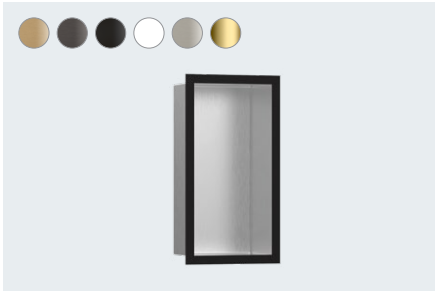

Available from 07/2021

XtraStoris Individual
Wall niche Brushed Stainless Steel
with design frame 30 x 15 x 10 cm
56094, -140, -340, -670, -700, -800, -990