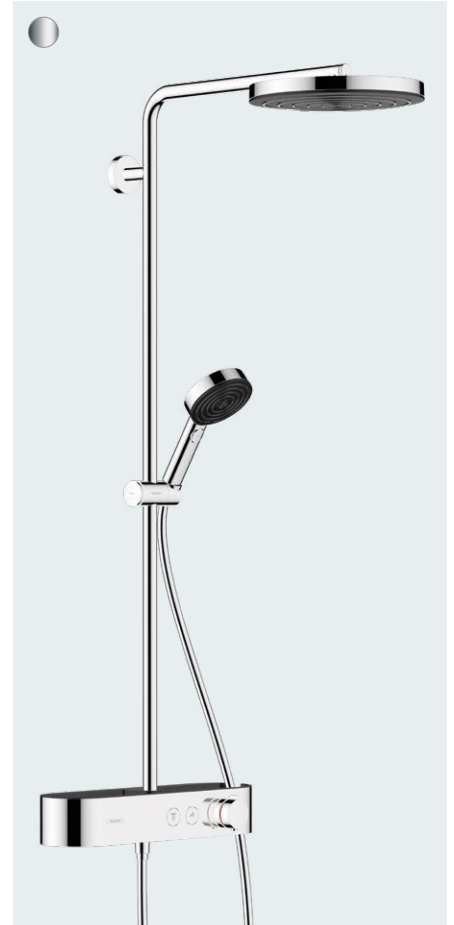

Pulsify

Showerpipe 260 1jet
with ShowerTablet Select 400
24220, -000

Showerpipe 260 1jet EcoSmart
with ShowerTablet Select 400
24221, -000

Showerpipe 260 1jet
with bath thermostat ShowerTablet 400
24230, -000 (not shown)