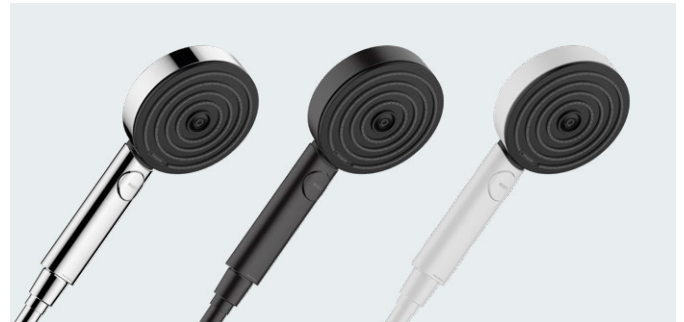

Customisation options makes this system as versatile as you.

With Pulsify, your bathroom becomes a space you can fully unwind. Choosing from the large range with three surface finishes of chrome, matt black or matt white, you can design a totally individual look to suit your style. There are also options for surface or flush mounted installations, for items such as Showerpipes.