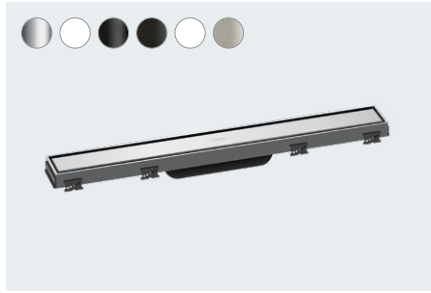

RainDrain Match

Finish set shower drain 60 cm with height adjustable frame
56036, -000, -450, -610, -670, -700, -800

Finish set shower drain 70 cm with height adjustable frame
56037, -000, -450, -610, -670, -700, -800 (not shown)

Finish set shower drain 80 cm with height adjustable frame
56038, -000, -450, -610, -670, -700, -800 (not shown)

Finish set shower drain 90 cm with height adjustable frame
56040, -000, -450, -610, -670, -700, -800 (not shown)

Finish set shower drain 100 cm with height adjustable frame
56041, -000, -450, -610, -670, -700, -800 (not shown)

Finish set shower drain 120 cm with height adjustable frame
56042, -000, -450, -610, -670, -700, -800 (not shown)