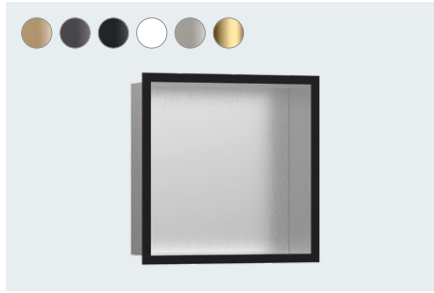

XtraStoris Individual
Wall niche Brushed Stainless Steel
with design frame 30 x 30 x 10 cm
56097, -140, -340, -670, -700, -800, -990