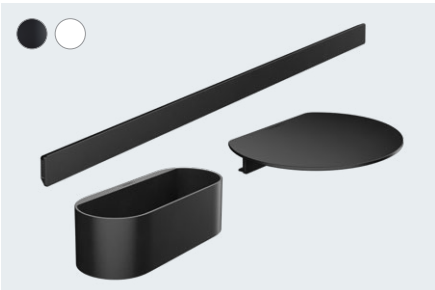

WallStoris
Bathtub bundle
27966, -670, -700