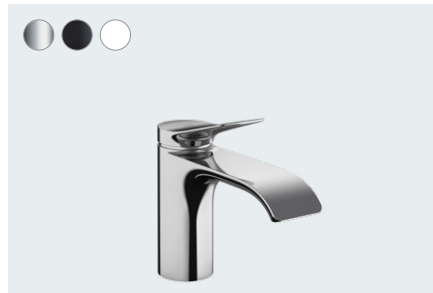

Vivenis
Pillar tap 80 for cold water
without waste set
75013, -000, -670, -700