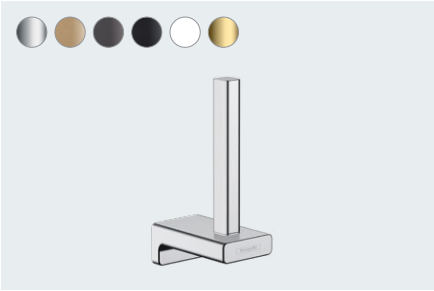

Available from 04/2021

AddStoris
Roll holder with cover
41753, -000, -140, -340, -670, -700, -990

AddStoris
Roll holder without cover
41771, -000, -140, -340, -670, -700, -990

AddStoris
Roll holder with shelf
41772, -000, -140, -340, -670, -700, -990