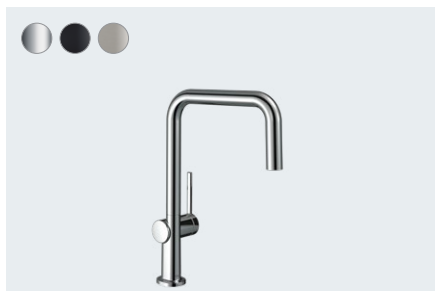

Talis M54

Single lever kitchen mixer 220, 1jet
72804, -000, -670, -800

Single lever kitchen mixer 220, Eco, 1jet
72843, -000

Talis M54

Single lever kitchen mixer 220,
device shut-off valve, 1jet
72805, -000, -670, -800