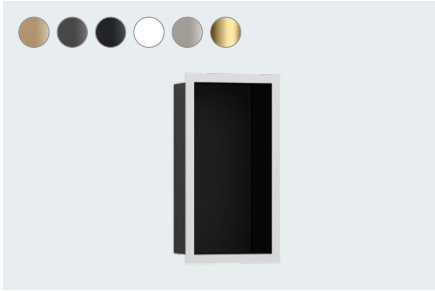

XtraStoris Individual
Wall niche Matt Black
with design frame 30 x 15 x 10 cm
56095, -140, -340, -670, -700, -800, -990