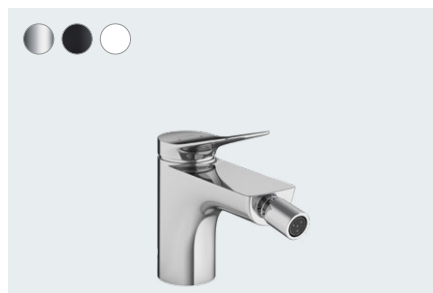

Vivenis
Single lever bidet mixer
with pop-up waste set
75200, -000, -670, -700