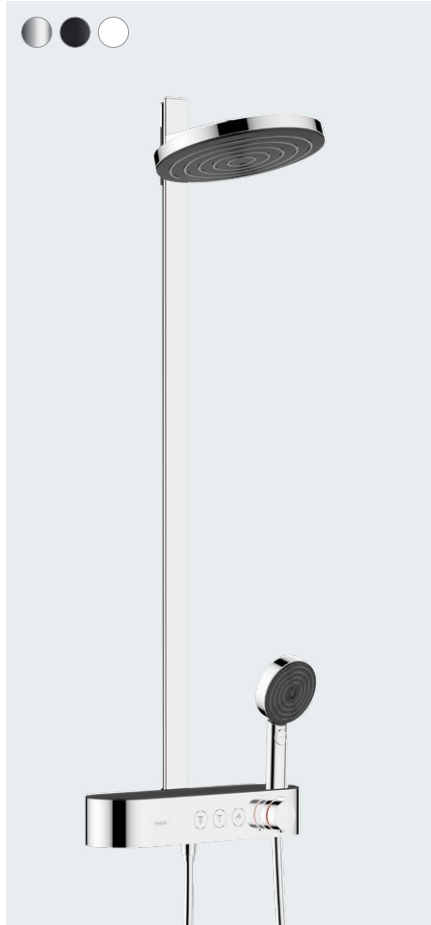

Pulsify

Showerpipe 260 2jet
with ShowerTablet Select 400
24240, -000, -670, -700

Showerpipe 260 2jet EcoSmart
with ShowerTablet Select 400
24141, -000, -670, -700