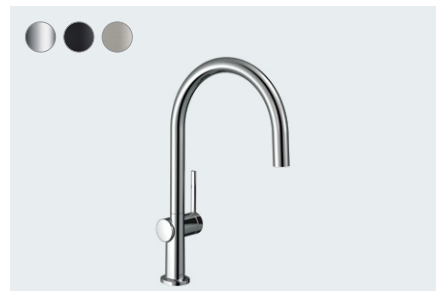

Talis M54

Single lever kitchen mixer 220, 1jet
72804, -000, -670, -800

Single lever kitchen mixer 220, Eco, 1jet
72843, -000