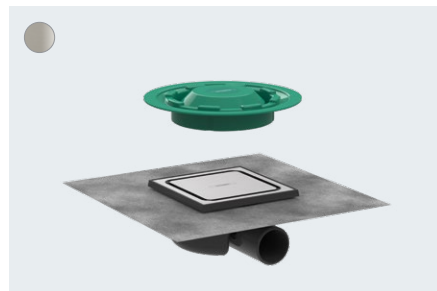

uBox universal

Base set for linear shower drains
for flat installation
01000180

uBox universal

Base set for linear shower drains
for standard installation
01001180

Base set for linear shower drains
for vertical installation
01002180 (not shown)