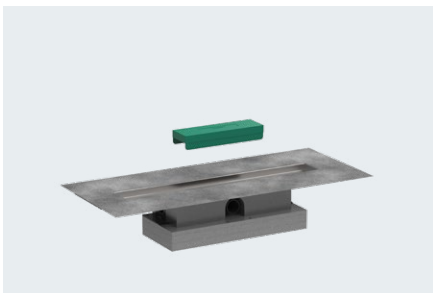

uBox universal

Complete set for flat installation - 60 cm for tileable shower drains finish sets
56016180

Complete set for flat installation - 70 cm for tileable shower drains finish sets
56017180 (not shown)

Complete set for flat installation - 80 cm for tileable shower drains finish sets
56018180 (not shown)

Complete set for flat installation - 90 cm for tileable shower drains finish sets
56019180 (not shown)

Complete set for flat installation - 100 cm for tileable shower drains finish sets
56020180 (not shown)

Complete set for flat installation - 120 cm for tileable shower drains finish sets
56021180 (not shown)