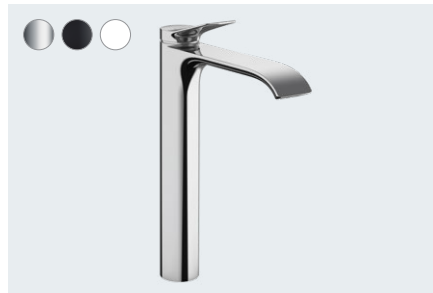

Vivenis
Single lever basin mixer 250 for washbowls
with pop-up waste set
75040, -000, -670, -700
Single lever basin mixer 250 for washbowls
without waste set
75042, -000, -670, -700