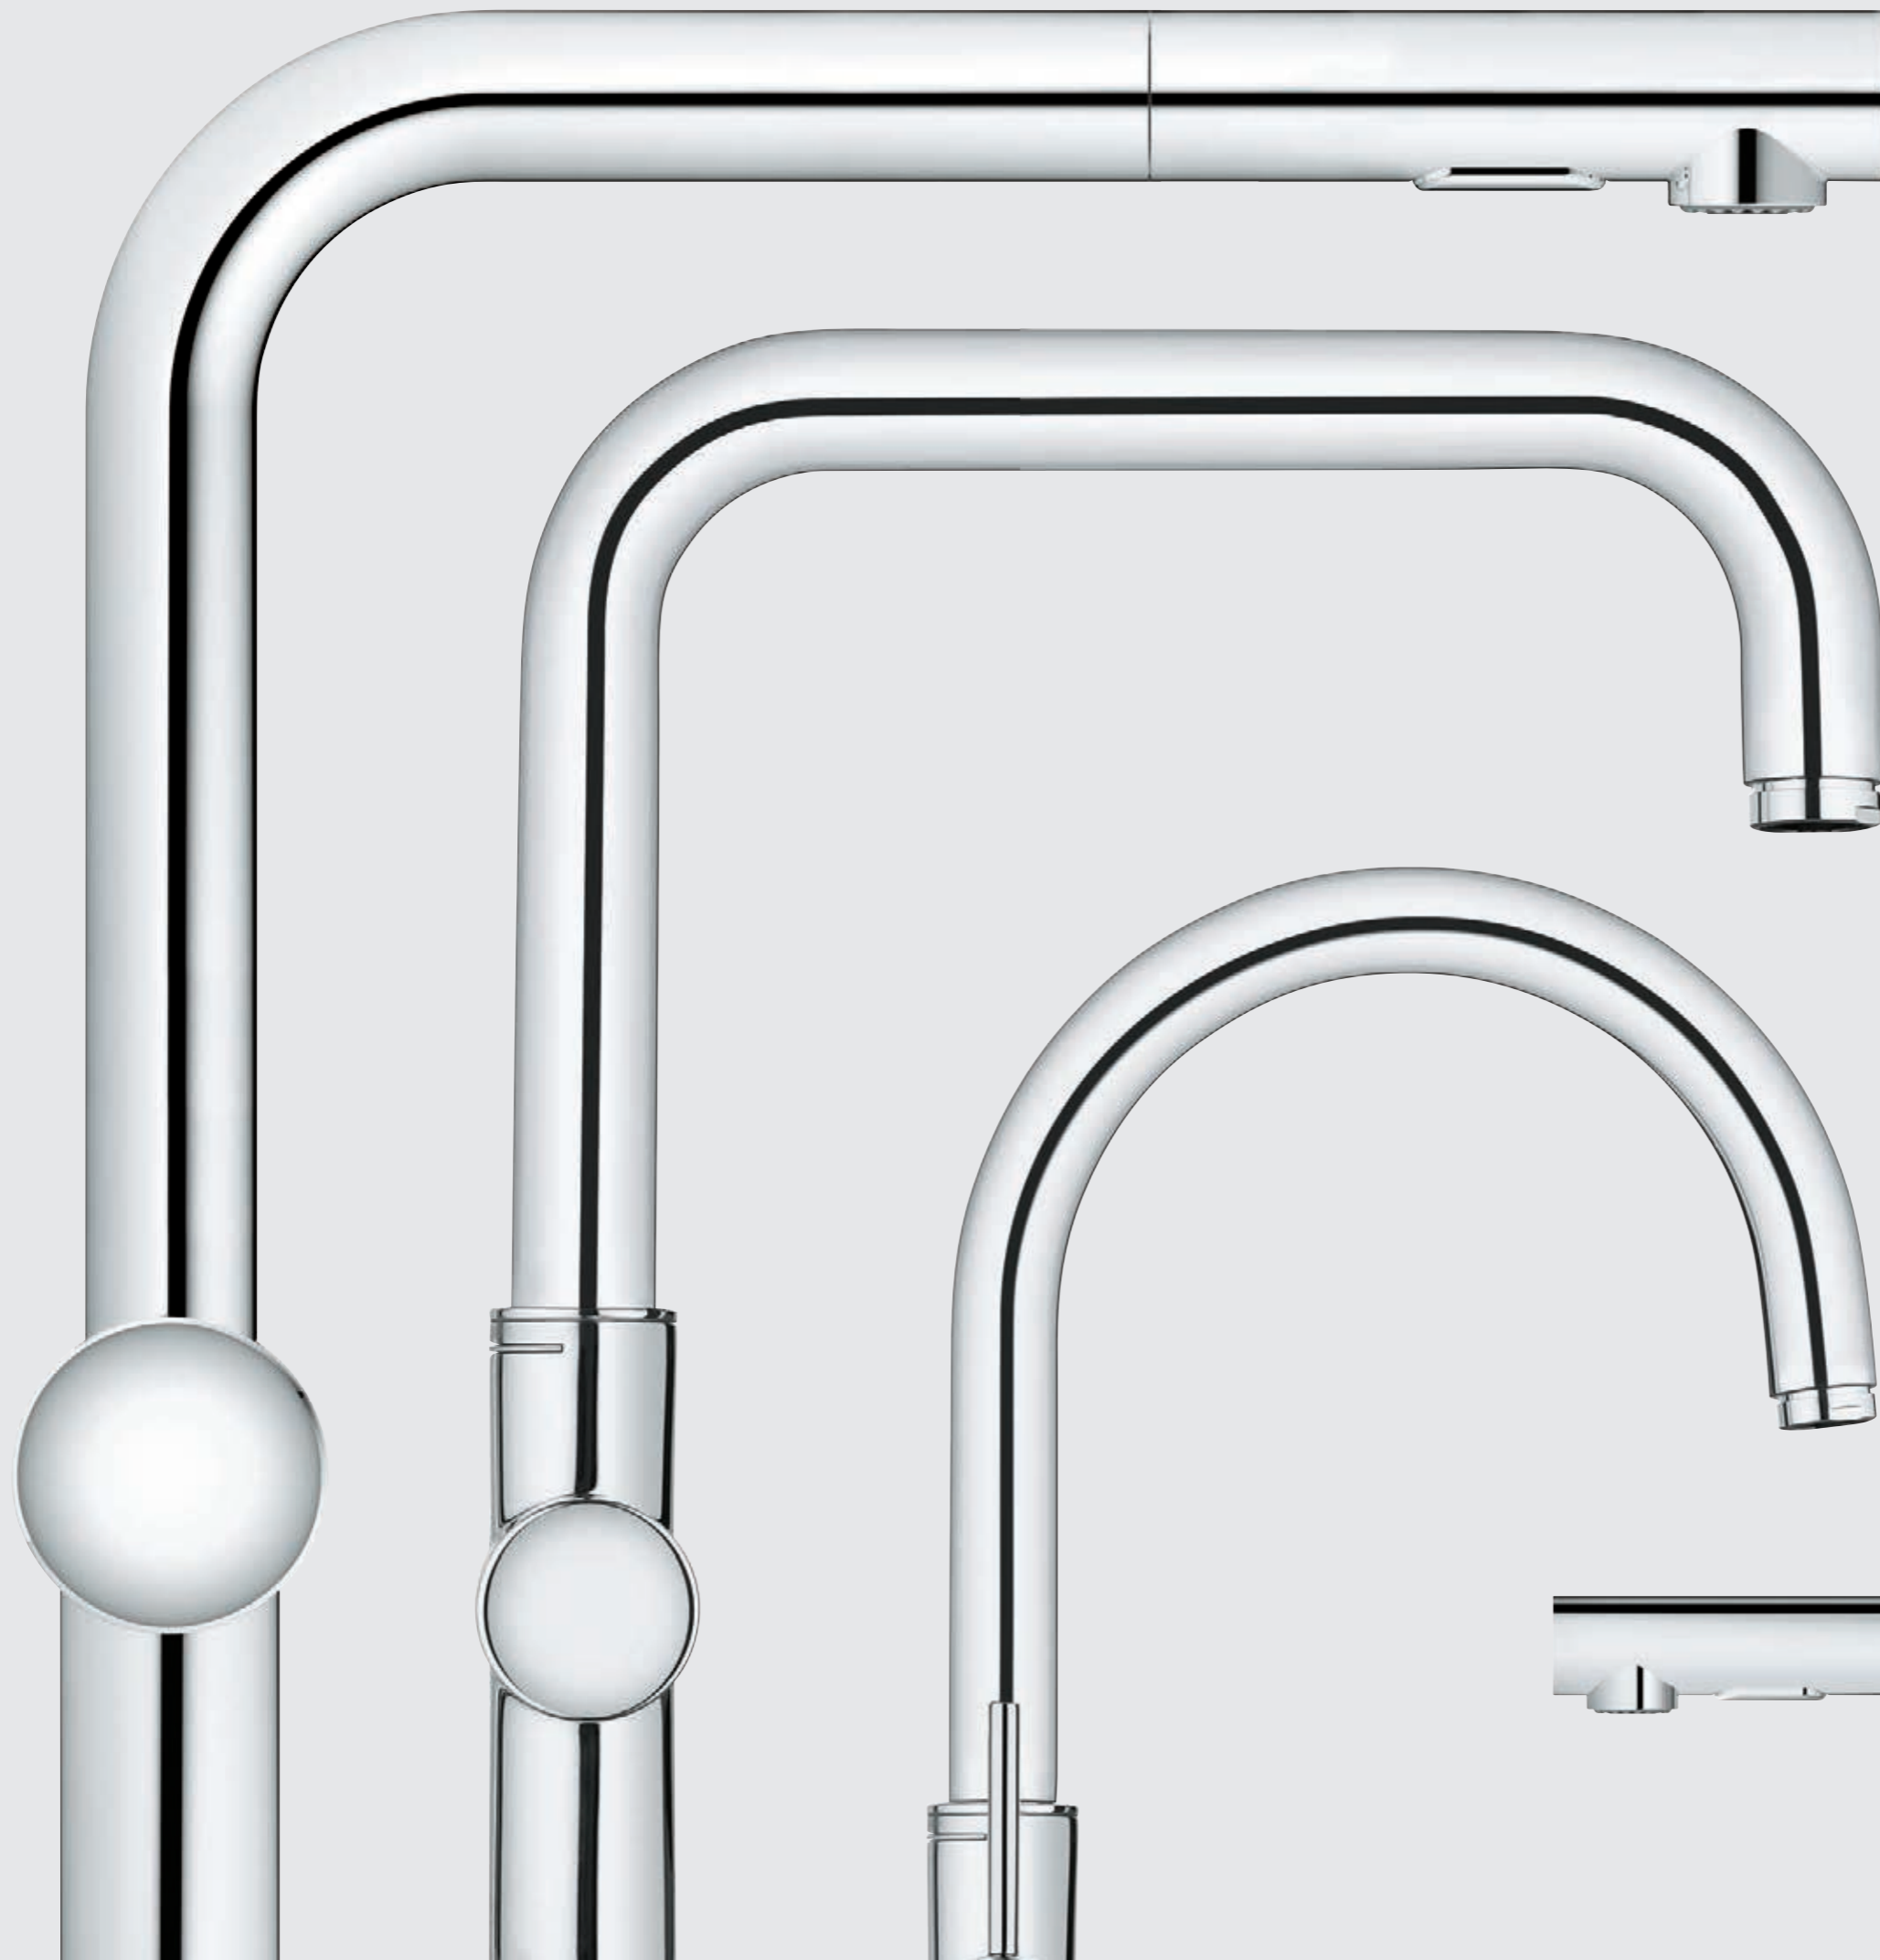

To adjust the water temperature, turn the valve at the body gently to the left or right. The pull-out spray head design gives you great flexibility, and with this feature available in three designs and 11 attractive finishes, the perfect model for your kitchen scheme is at your fingertips, too.

MAGNETIC DOCKING

Thanks to powerful integrated magnets the pull-out spray head retracts easily and smoothly to the perfect position every time after use.

GROHE EASYTOUCH

Kitchens are hands-on places, where multi-tasking is a must. Why not make life easier for yourself with a GROHE touch-activated faucet? We've developed a choice of two innovative solutions that let you control the flow of water without using your hands, making your kitchen more hygienic, convenient and instinctive to use. GROHE faucets can be activated with a simple touch of the wrist or elbow. Leave your hands free and keep your faucet sparkling clean. Change the way you control your kitchen with just a single touch.

The kitchen is the heart of your life at home – and let's face it, sometimes life gets messy. With GROHE's innovative EasyTouch faucets sticky fingers won't slow you down and cross-contamination is a thing of the past. Hidden GROHE technology lets you start and stop the flow of water with a single tap of your arm, wrist or the back of your hand, anywhere on the spout. No more greasy fingerprints or struggling to turn a lever with your elbow.

EASYTOUCH

Just touch the faucet at any point with your wrist, elbow or just your fingertip to turn the faucet ON and OFF.

30 219 002
Zedra Touch
Electronic sink mixer
C-Spout
with pull-out triple spray

TYPES OF SPOUTS