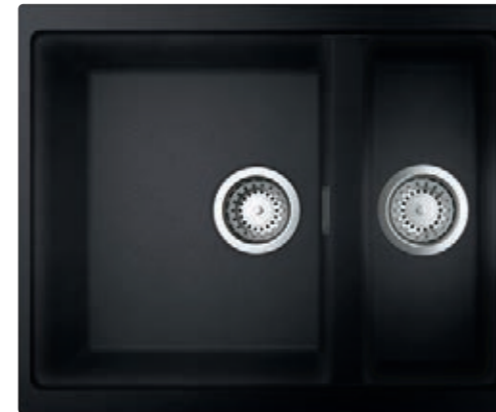

● ●
31 648 AP0*
K500
Composite kitchen sink
with 1.5 bowls