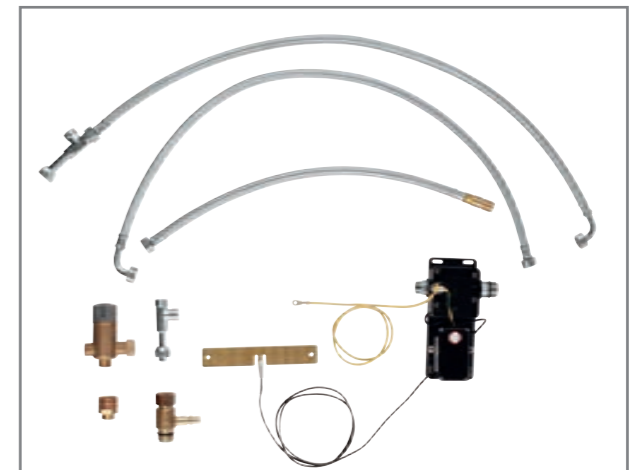

30 309 000
Retro-fit set
for upgrading any GROHE pull-out kitchen faucet
with **FootControl** technology.

Available on following lines:
K7, Zedra, Minta, Essence, Parkfield, Eurodisc Cosmopolitan, Eurodisc, Concetto, Eurostyle Cosmopolitan, Eurosmart Cosmopolitan, Eurosmart

Except for low pressure variants, SmartControl and GROHE EasyTouch faucets.