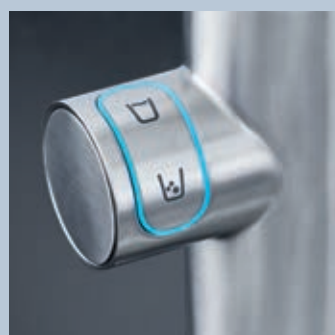

SUSTAINABILITY

***CSR Award winner** of the
German Government, 2017*

Grohe AG
Feldmühleplatz 15
D - 40545 Düsseldorf
Germany

South East Asia & Pacific
Regional Headquarters:
Grohe Pacific Pte Ltd
180 Clemenceau Ave
#06-02 Haw Par Centre
Singapore 239922
Tel: (65) 6311 3611
Fax: (65) 6738 0855

GROHE Singapore:
Tel: (65) 6311 3611
www.grohe.sg

GROHE China:
Tel: (86) 21 6375 8878
www.grohe.cn

GROHE Hong Kong:
Tel: (852) 28 06 06 11
www.grohe.hk

GROHE India:
Tel: (91) 124 493 3000
www.grohe.co.in

GROHE Indonesia:
Tel: (62) 21 2966 0296
www.grohe.co.id

GROHE Korea:
Tel: (82) 1588 5903
www.grohe.kr

GROHE Malaysia:
Tel: 1800 80 6570
www.grohe.my

GROHE Philippines:
Tel: (63) 2 893 3113/1620
www.grohe.ph

GROHE Taiwan:
Tel: (886) 2 8712 1877
www.grohe.tw

GROHE Thailand:
Tel: (66) 2102 2222
www.grohe.co.th

GROHE Vietnam:
Tel: 1800 6624
www.grohe.com.vn

GROHE Australia:
Tel: (61) 3 9274 0222
www.grohe.com.au

GROHE New Zealand:
Tel: (64) 9573 0490
www.grohe.nz