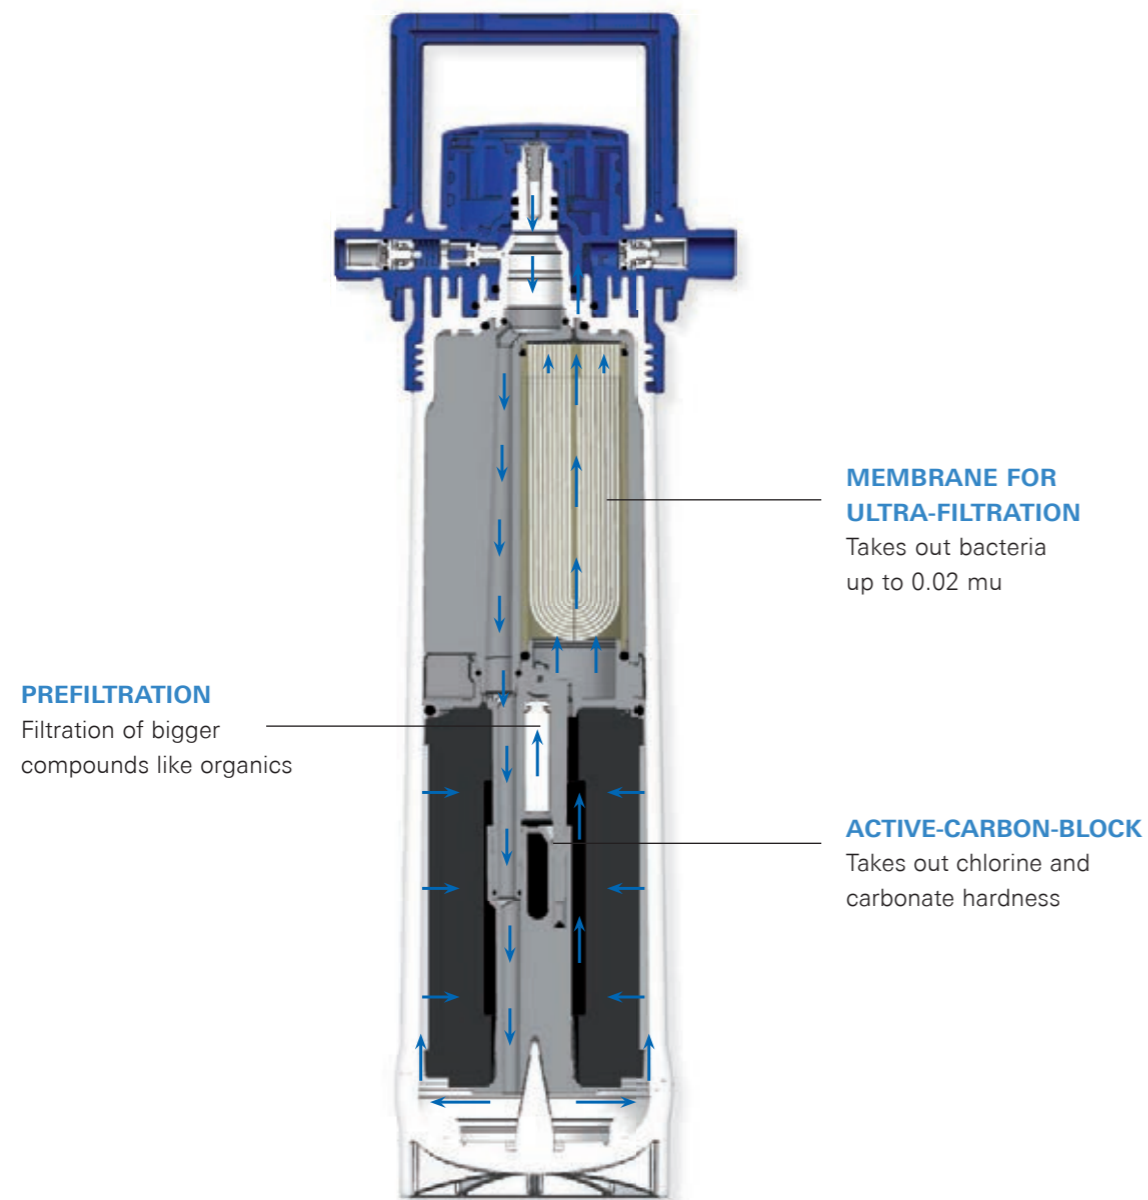

GROHE BLUE BWT FILTER TECHNOLOGY

The most precious resource in the safest hands.

Tap water is now transformed into safe, pure refreshment, using the innovative GROHE Blue Ultra-Safe product range. GROHE Blue Ultra-Safe filters the water with technology supplied by BWT and then cools it down to the ideal temperature for you to enjoy. The GROHE Blue Ultra-Safe filter removes bacteria and purifies the water by taking out chlorine and other unwanted substances to ensure the safest and freshest drinking experience.

GROHE BLUE ULTRASAFE FILTER DETAILS

Proposition:

Improvement of Water Quality

Technology:

Carbon Block with Ultra Filtration

Type:

Wodapur

Input Water:

Drinking water quality is not needed, however the filter has only be to used with tap water of the local water supplier (no fountain water)

Benefit:

Filters chlorine and organic compounds, reduces the carbonate hardness, takes out every bacteria up to 0.02 µm

Capacity:

3000 Liter or max. 6 months

Measurements:

31.5 x 8.8 cm