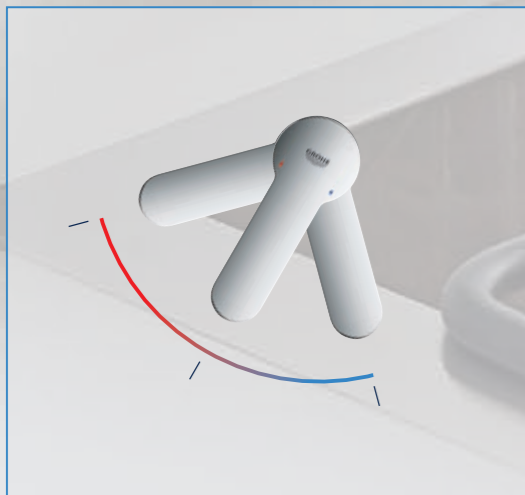

32 842 000
 Sink mixer low spout

30 305 000
Sink mixer low spout
with pull-out dual spray

GROHE EUROSMART

Create a kitchen that the whole family can take pleasure in with the new GROHE Eurosmart. Effortless control, unrivalled performance and temperature-safe operation combine in a sleek contemporary design. The solid cylindrical body, the elegant curve of the spout – the new Eurosmart range looks great while offering huge versatility. In a variety of two heights, with a useful swivel spout and the option of our water-saving GROHE EcoJoy feature or the energy-saving cold-start cartridge GROHE SilkMove ES, Eurosmart is bound to fit in with your busy family kitchen.

Take your kitchen to the next level with the Eurosmart pull-out kitchen faucet. Equipped with the basic features of Eurosmart and adding a functional pull-out dual spray, Eurosmart pull-out will help you do your daily kitchen tasks with just tip of your finger. The pull-out dual spray gives you a greater operating radius of the faucet while offering easy switching between two sprays. The EasyDock mechanism guarantees easy retraction and smooth docking for your spray head, every time. Eurosmart pull-out comes with a shiny chrome surface or a matt SuperSteel finish to fit your kitchen perfectly.

Integrated temperature limiter

EasyDock

Lead and nickel free

Pull-out dual spray

SpeedClean mousseur

No scalding on hot surfaces thanks to 100 % GROHE CoolTouch

EasyExchange
The aerator is easy to install and de-install using just a coin

35 mm cartridge with integrated temperature limiter

MODERN SHAPE & SMART TECHNOLOGY

GROHE cartridge with integrated temperature limiter. Can be individually set to the desired maximum water temperature.