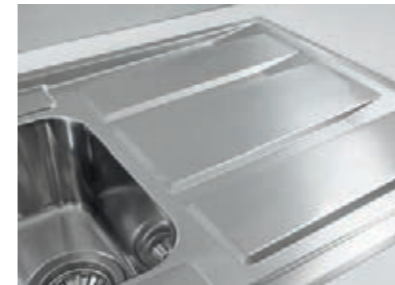

INNOVATIVE FEATURES

GROHE StarLight

All GROHE sinks use stainless steel graded above the industry average, so you can be confident of their quality and durability. Our innovative brushing technique means that the sparkling steel surface is ultra smooth for easier cleaning.