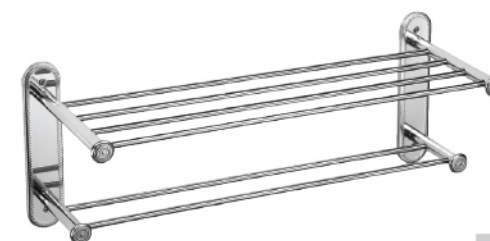

不銹鋼三排鉤
3-Hooks

寬190x深40x高25mm
2023-1000

stainless steel
304

D-466

不銹鋼五排鉤
5-Hooks

寬365x深40x高25mm
2023-1400

stainless steel
304

D-2618